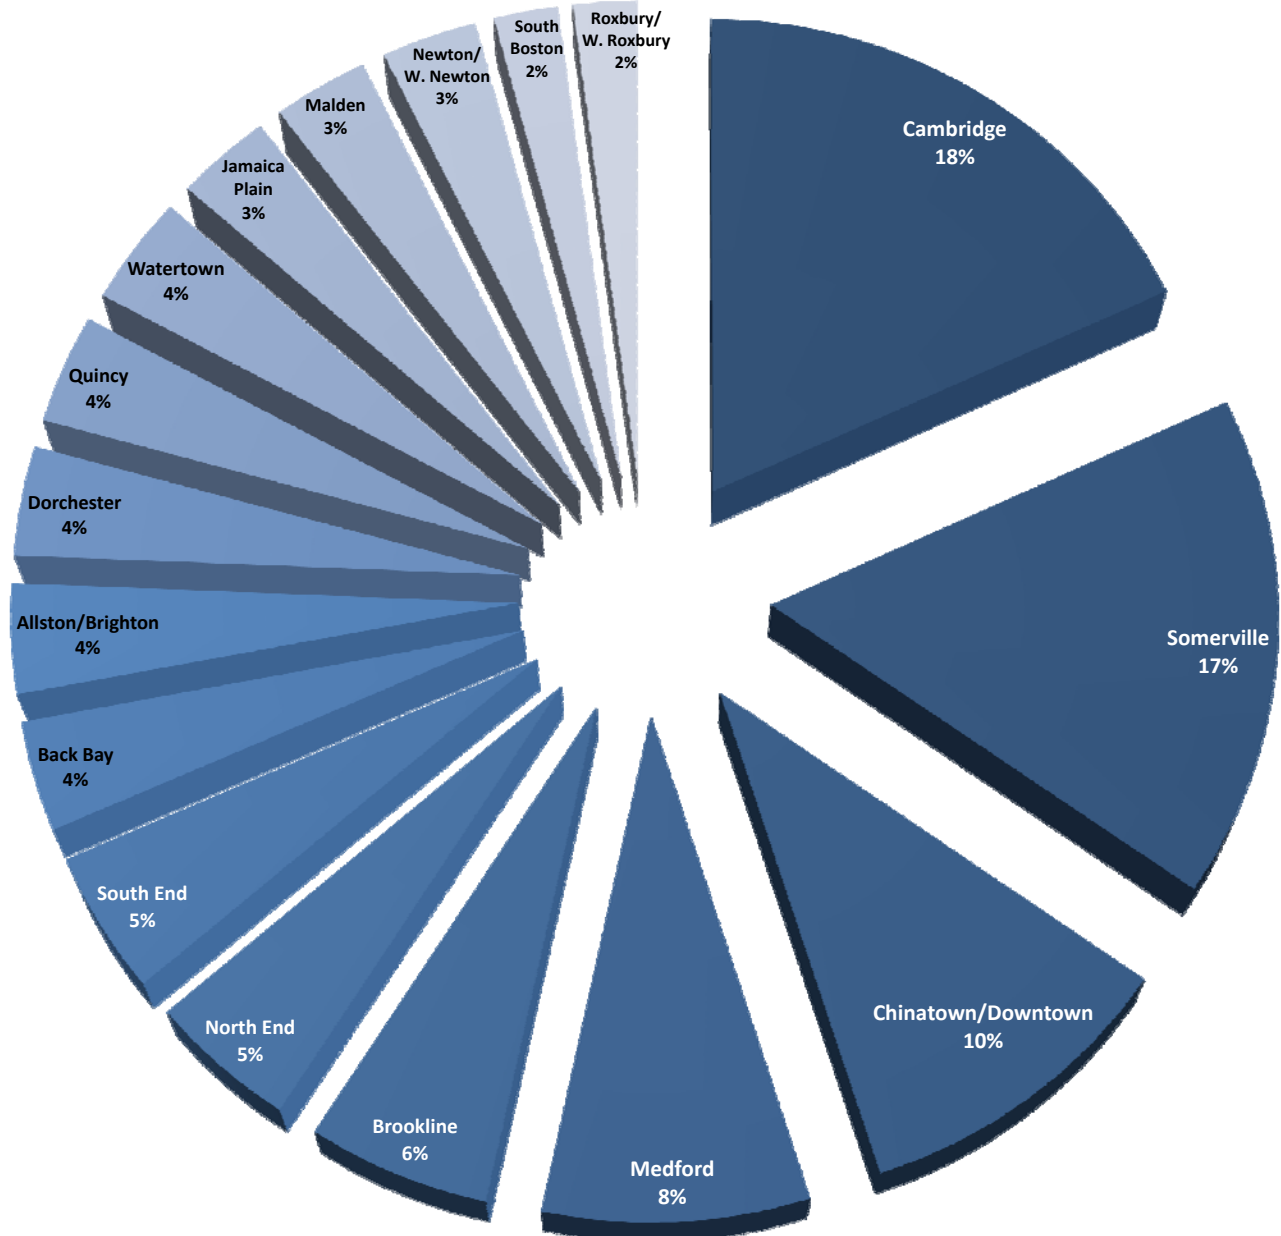

Percentage of PHPD students living in Boston Neighborhoods + Nearby Communities

Please Note:

PHPD students also live in the Boston neighborhoods of Mission Hill (<1%), Fenway/Kenmore (1%), and Charlestown (<1%);

and the nearby towns of Arlington (<1%), Belmont (<1%), Concord (1%), Everett (1%), Framingham (1%), Lexington (1%), Lincoln (<1%), Lowell (<1%), Lynn (<1%), Lynnfield (<1%), Natick (<1%), Peabody (<1%), Reading (1%), Revere (<1%), Roslindale (<1%), Sherborn (<1%), Stoughton (<1%), Waltham (1%), and Wellesley (<1%).